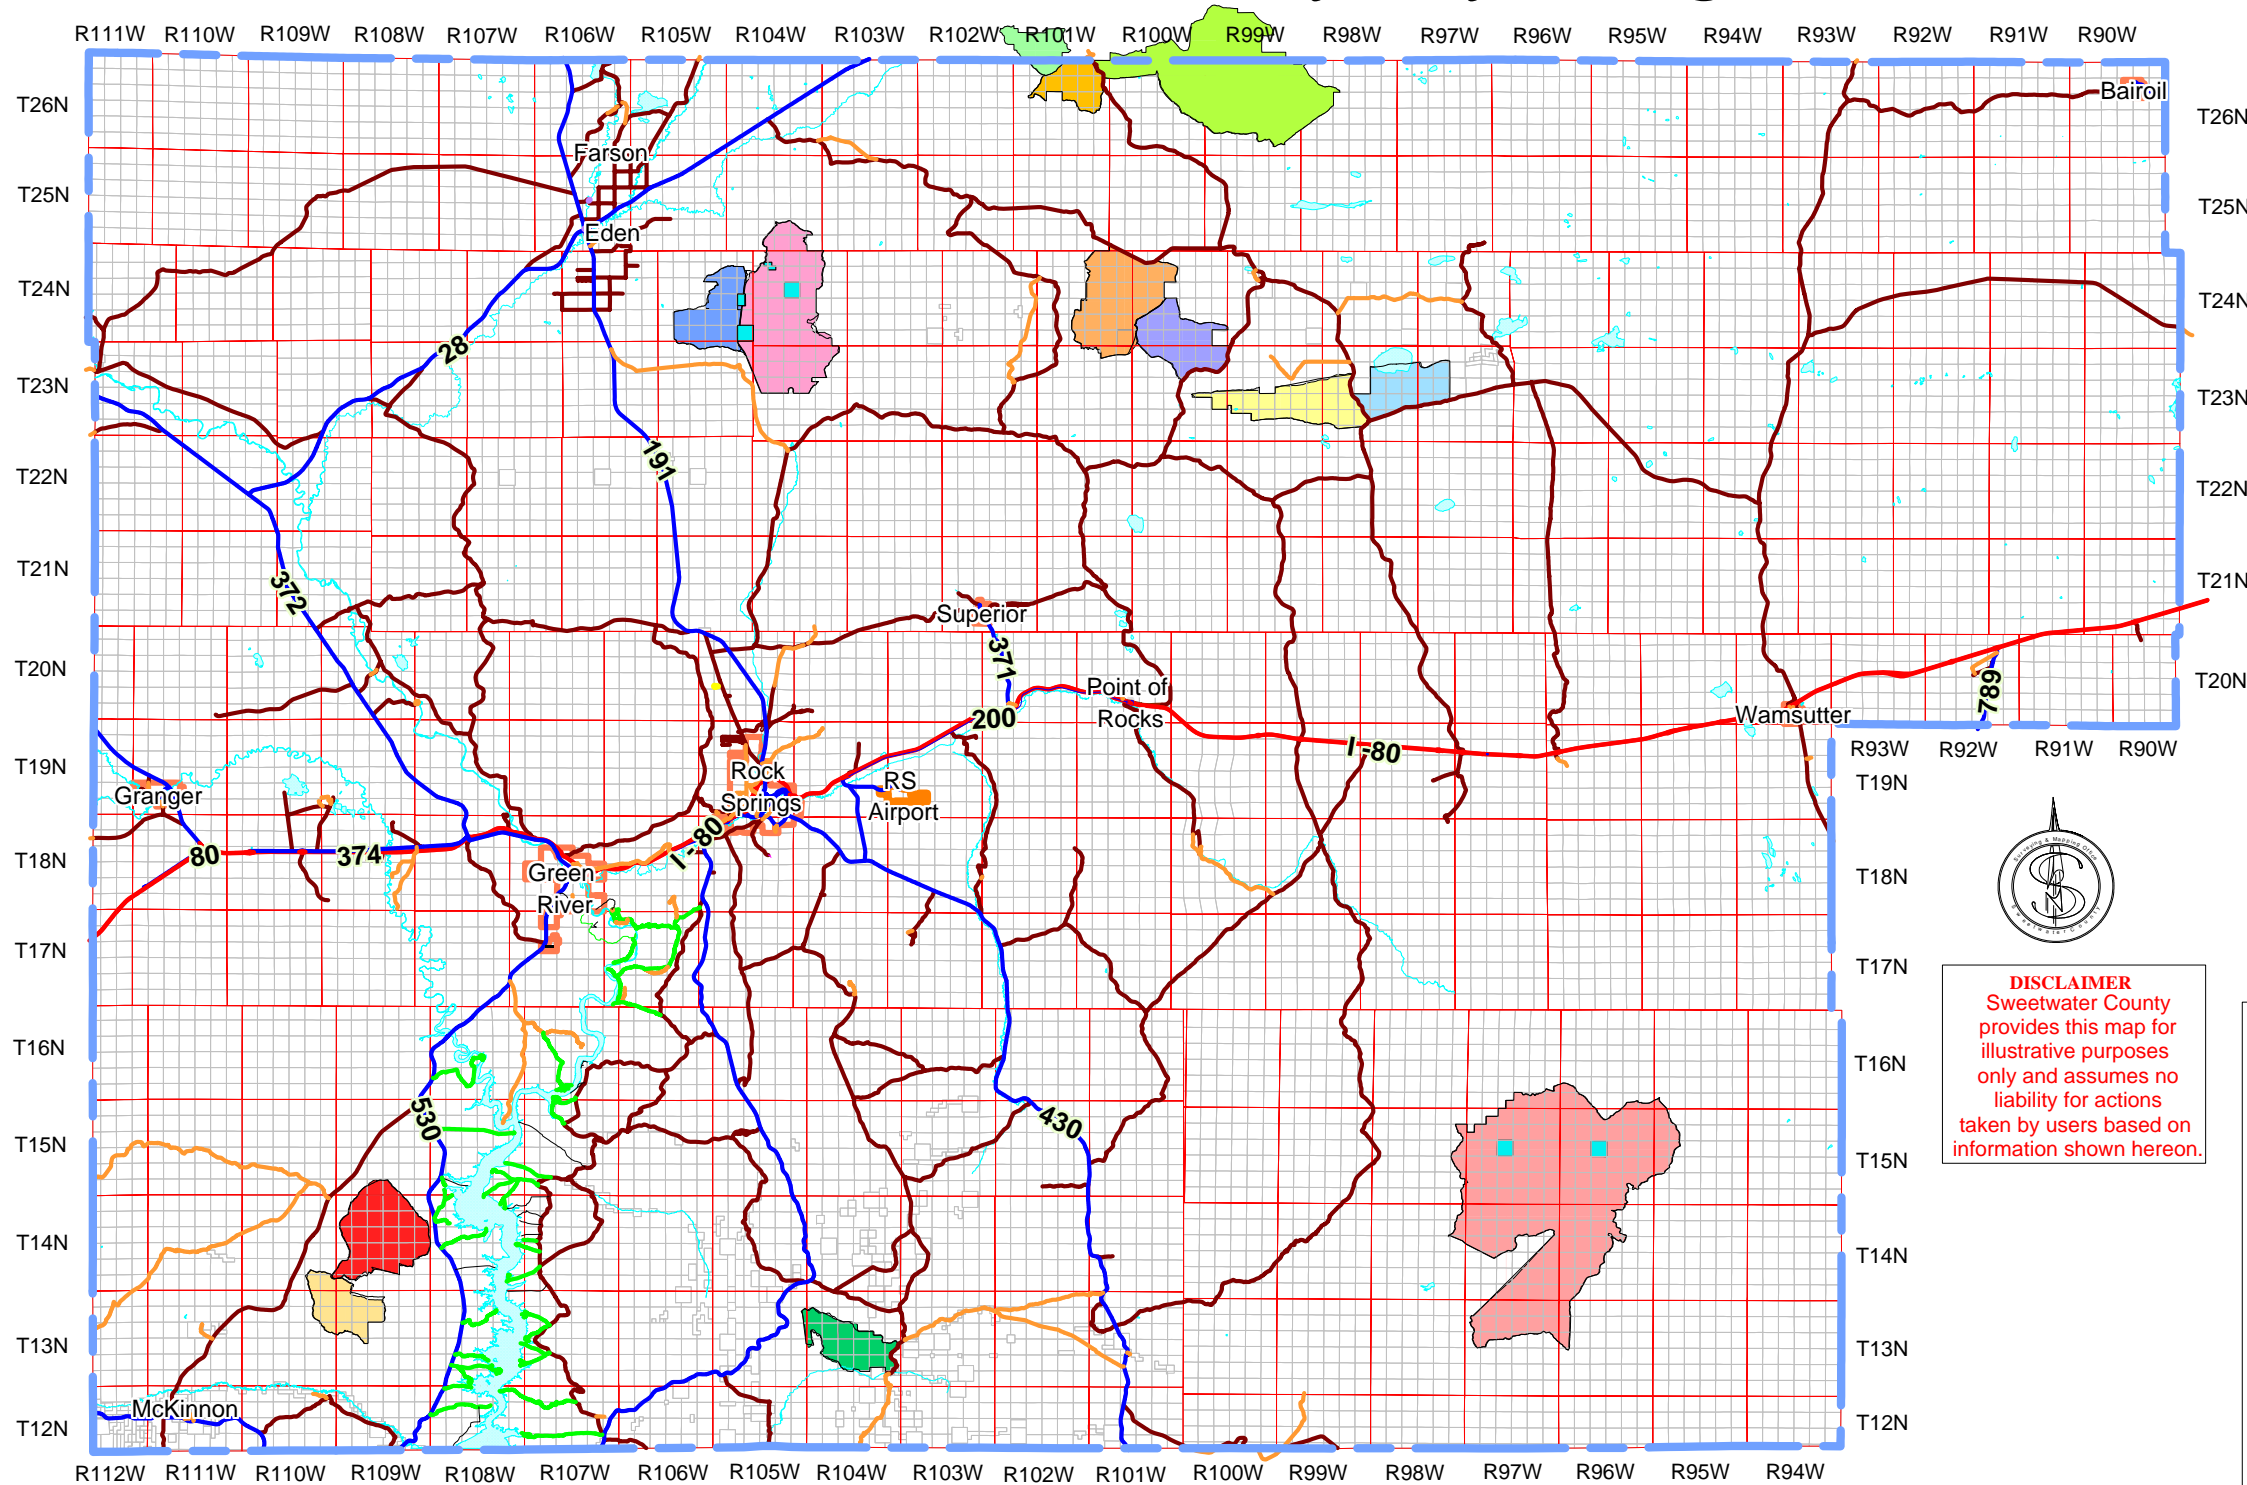

# Wilderness Study Areas

## Sweetwater County, Wyoming

**DISCLAIMER**  
Sweetwater County provides this map for illustrative purposes only and assumes no liability for actions taken by users based on information shown hereon.

- Wilderness Study Areas**
- Adobe Town
  - Alkali Basin/East Sand Dunes
  - Alkali Draw
  - Buffalo Hump
  - Devil's Playground
  - Honeycomb Buttes
  - inholding
  - Oregon Buttes
  - Red Creek Badlands
  - Red Lake
  - Sand Dunes
  - South Pinnacles
  - Twin Buttes
  - Whitehorse Creek